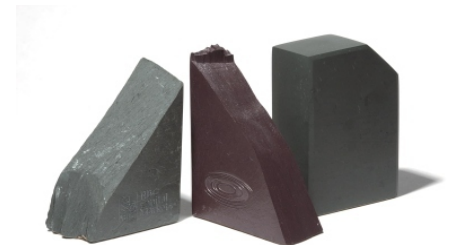

Desk, Office and Boardroom Accessories

Business Card Holder

Item #	Description	1-50	51-100	101-500
240	2.25" x 4" Rectangular Business Card Holder Available in Green or Burgundy Slate.	20.00	19.80	17.50
Bulk packaged.		<i>P</i>	<i>P</i>	<i>Q</i>

Paper Weights

Item #	Description	1-50	51-100	101-500
121	3.25" diameter x Approx. 1" Thickness - Natural Slate Paperweight with cork backing. Available in Green or Burgundy Slate.	18.00	17.10	15.40
123	2.25" x 4" x approx 1" Rectangular Natural Slate Paperweight with cork backing. Available in Green or Burgundy Slate.	22.00	19.90	17.50
Item # 121 is gift boxed; Item # 123 is bulk packaged.		<i>P</i>	<i>P</i>	<i>Q</i>

Door Stop

Item #	Description	1-50	51-100	101-500
412	3.25" Diameter x 2 - 2.5" Height Natural slate Door Stop - imprint Area on top surface - Available in green and burgundy slate. Cork bottom.	40.00	38.00	32.50
This item is bulk packaged with a product insert card.		<i>P</i>	<i>P</i>	<i>Q</i>

Bookends

Item #	Description	1-50	51-100	101-500
250	6" x 4" x 1 - 1.5" Natural Slate Cut Bookends Set of 2; Cork Bottom	90.00	85.00	77.00
410	Approx. 5" x 7" x 1 - 1.5" Rustic Style Bookends. Set of 2 - No two pieces alike. Hand Sculpted. Cork Bottom.	75.00	72.00	65.30
411	Approx. 3"x 2" x 1 - 1.5" " Mini Rustic Style Bookends. Set of 2 - No two pieces alike. Hand Sculpted. Cork Bottom.	40.00	38.00	34.50
This item is bulk packaged with a product insert card.		<i>P</i>	<i>P</i>	<i>Q</i>

Bookends are available in green and burgundy Slate only.